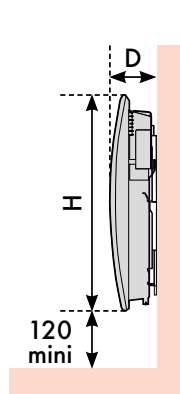

# Tatou Smart Pilot IO

- 1 LCD digital controls
- 2 Overheating safety device
- 3 Perforated front
- 4 Extruded aluminium heating element
- 5 Room temperature sensor
- 6 Movement and light sensors

- 1 Menu button to access various functions
- 2 Energy consumption indicator
- 3 On/Off
- 4 Menu navigation, temperature & active mode-setting buttons

## INSTALLATION DIMENSIONS

## TECHNICAL DATA

OUTPUT (W)	DIMENSIONS (mm)						NET WEIGHT (Kg)
	WIDTH (W)	HEIGHT (H)	DEPTH (D)	A	B1	B2	
<b>Tatou Digital Horizontal</b>							
500	471	470	114	195	251	158	4
750	545	470	114	269	251	158	5
1000	619	470	114	343	251	158	6
1250	767	470	114	491	251	158	6.2
1500	841	470	114	565	251	158	7
2000	1063	470	114	787	251	158	10
<b>Tatou Digital Vertical</b>							
1000	470	775	120	269	532	444	7
1500	470	995	120	269	754	666	9
2000	470	1220	120	269	976	888	11