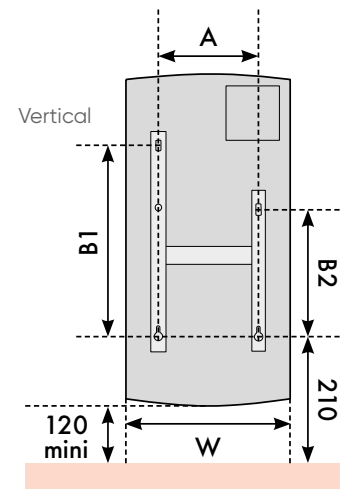

# Tatou Smart Pilot IO

- 1 LCD digital controls
- 2 Overheating safety device
- 3 Perforated front
- 4 Extruded aluminium heating element
- 5 Room temperature sensor
- 6 Movement and light sensors

- 1 Menu button to access various functions
- 2 Energy consumption indicator
- 3 On/Off
- 4 Menu navigation, temperature & active mode-setting buttons

## INSTALLATION DIMENSIONS

## TECHNICAL DATA

OUTPUT (W)	DIMENSIONS (mm)						NET WEIGHT (Kg)
	WIDTH (W)	HEIGHT (H)	DEPTH (D)	A	B1	B2	
<b>Tatou Digital Horizontal</b>							
500	471	470	114	195	251	158	4
750	545	470	114	269	251	158	5
1000	619	470	114	343	251	158	6
1250	767	470	114	491	251	158	6.2
1500	841	470	114	565	251	158	7
2000	1063	470	114	787	251	158	10
<b>Tatou Digital Vertical</b>							
1000	470	775	120	269	532	444	7
1500	470	995	120	269	754	666	9
2000	470	1220	120	269	976	888	11